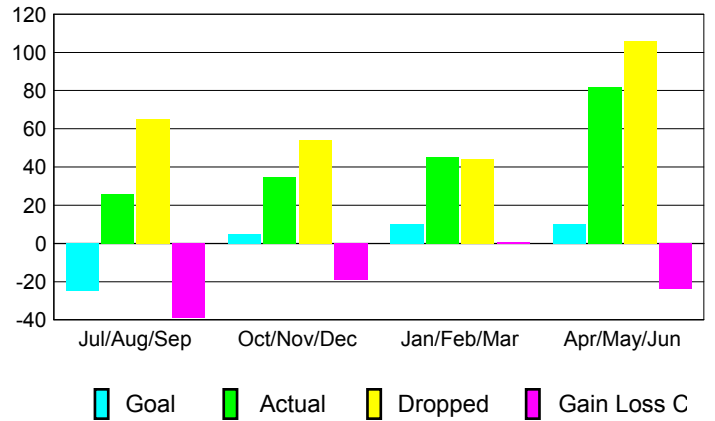

GMT: **DANA BIGGS**

Location: **WASHINGTON**

GMT CA: **1**

CLUBS

Month	New Club Goal	Actual New Clubs	Actual Dropped Clubs	Gain/Loss of Clubs
2012-2013				
Jul/Aug/Sep	0	0	0	0
Oct/Nov/Dec	0	0	0	0
Jan/Feb/Mar	1	0	0	0
Apr/May/June	0	1	1	0
Totals	1	1	1	0

MEMBERSHIP

Month	Net Memb Goal	Actual New Memb	Actual Dropped Memb	Gain/Loss of Memb
2012-2013				
Jul/Aug/Sep	-25	26	65	-39
Oct/Nov/Dec	5	35	54	-19
Jan/Feb/Mar	10	45	44	1
Apr/May/June	10	82	106	-24
Totals	0	188	269	-81

Club Results 2012-2013

Goal, New, Dropped, Gain/Loss

Membership Results 2012-2013

Goal, New, Dropped, Gain/Loss

YTD Status Quo Clubs 2012-2013

Status Quo Clubs Compared to Status Quo Members

Gender Comparison 2012-2013