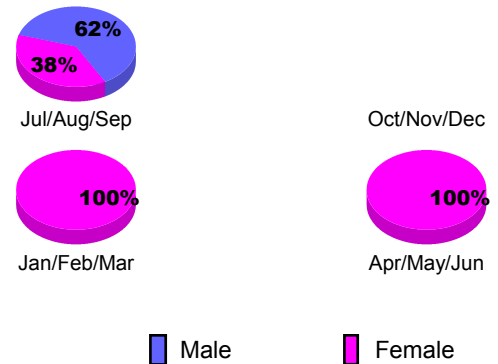

MEMBERSHIP

Month	Net Memb Goal	Actual New Memb	Actual Dropped Memb	Gain/Loss of Memb
2012-2013				
Jul/Aug/Sep	-25	26	65	-39
Oct/Nov/Dec	5	35	54	-19
Jan/Feb/Mar	10	45	44	1
Apr/May/June	10	82	106	-24
Totals	0	188	269	-81

Club Results 2012-2013

Goal, New, Dropped, Gain/Loss

Membership Results 2012-2013

Goal, New, Dropped, Gain/Loss

YTD Status Quo Clubs 2012-2013

Status Quo Clubs Compared to Status Quo Members

Gender Comparison 2012-2013

Club Gain/Loss 2012-2013

Membership Gain/Loss 2012-2013