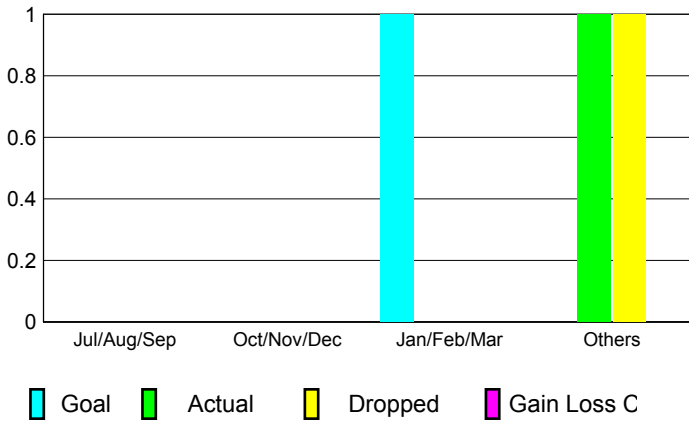

GMT: **DANA BIGGS**

Location: **WASHINGTON**

GMT CA: **1**

CLUBS

Month	New Club Goal	Actual New Clubs	Actual Dropped Clubs	Gain/Loss of Clubs
2012-2013				
Jul/Aug/Sep	0	0	0	0
Oct/Nov/Dec	0	0	0	0
Jan/Feb/Mar	1	0	0	0
Apr/May/June	0	1	1	0
Totals	1	1	1	0

MEMBERSHIP

Month	Net Memb Goal	Actual New Memb	Actual Dropped Memb	Gain/Loss of Memb
2012-2013				
Jul/Aug/Sep	-25	26	65	-39
Oct/Nov/Dec	5	35	54	-19
Jan/Feb/Mar	10	45	44	1
Apr/May/June	10	82	106	-24
Totals	0	188	269	-81

Club Results 2012-2013

Goal, New, Dropped, Gain/Loss