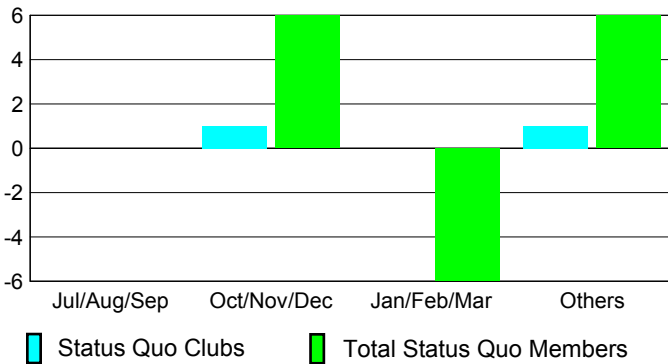

MEMBERSHIP

Month	Net Memb Goal	Actual New Memb	Actual Dropped Memb	Gain/Loss of Memb
2012-2013				
Jul/Aug/Sep	-25	26	65	-39
Oct/Nov/Dec	5	35	54	-19
Jan/Feb/Mar	10	45	44	1
Apr/May/June	10	82	106	-24
Totals	0	188	269	-81

Club Results 2012-2013

Goal, New, Dropped, Gain/Loss

Membership Results 2012-2013

Goal, New, Dropped, Gain/Loss

YTD Status Quo Clubs 2012-2013

Status Quo Clubs Compared to Status Quo Members

Gender Comparison 2012-2013

Club Gain/Loss 2012-2013

Membership Gain/Loss 2012-2013